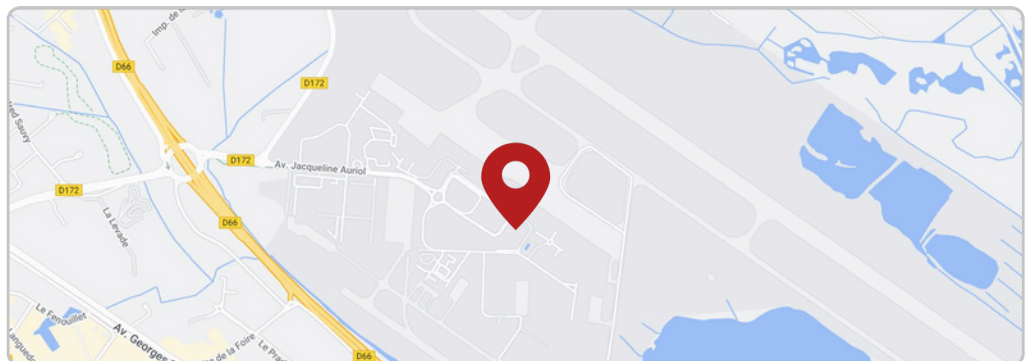

Drop-off :
Only by appointment every day from 8am to 7pm

except days of closure :
January 1, December 25

COMMENT ACCÉDER - HOW TO ACCESS

Autorapido
Aéroport Montpellier Méditerranée
Parking Location de voiture
34130 MAUGUIO